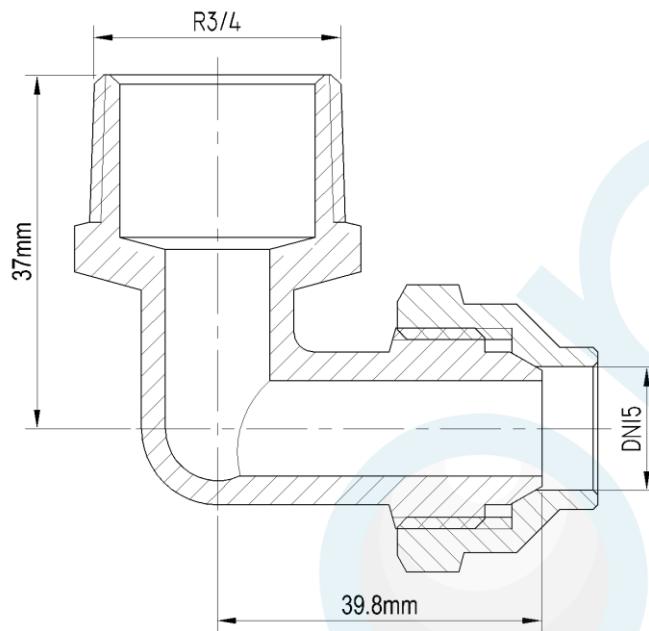

ELBOW CxM 15mm FL x 20mm MI BRS

Product Code : 85466

Brand Name: **elson**

## Product Specification

- Watermark Licence Number: WMKA 02497
- In compliance with AS 3688
- Material: DR Brass, Complies with AS 2345
- Suitable for Potable Water – complies with AS/NZS 4020
- Maximum Working Temperature: 95°C
- Maximum Working Pressure at 20°C : 2100Kpa
- Threads are all BSP